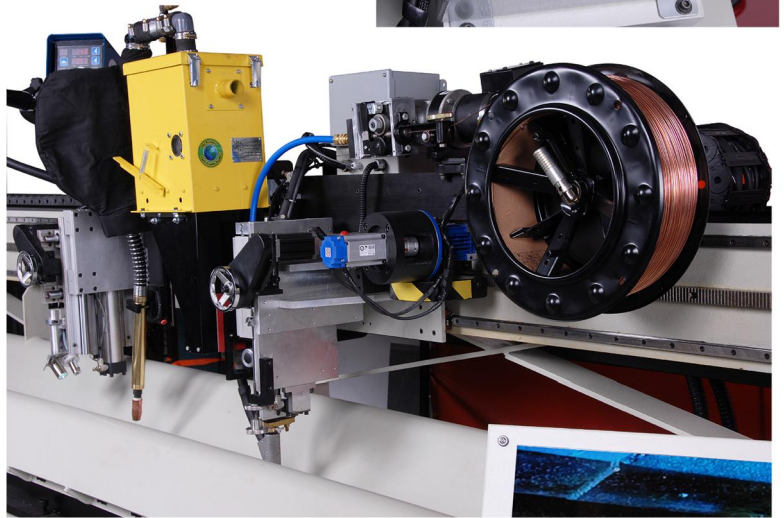

20 Foot Longitudinal Seam Welder

Weld Process Sub-Arc/Weld-Vision System

Applications:
1/4" - 1/2" Plate Welding

WELDLOGIC
FORMING & WELDING SOLUTIONS

WELDING SOLUTIONS FOR ADVANCED MANUFACTURING

Weldlogic USA Engineering & Mfg.
2651 Lavery Court, Newbury Park
CA 91320, USA
Tel. (805) 498-4004 | Fax. (805) 498-1761