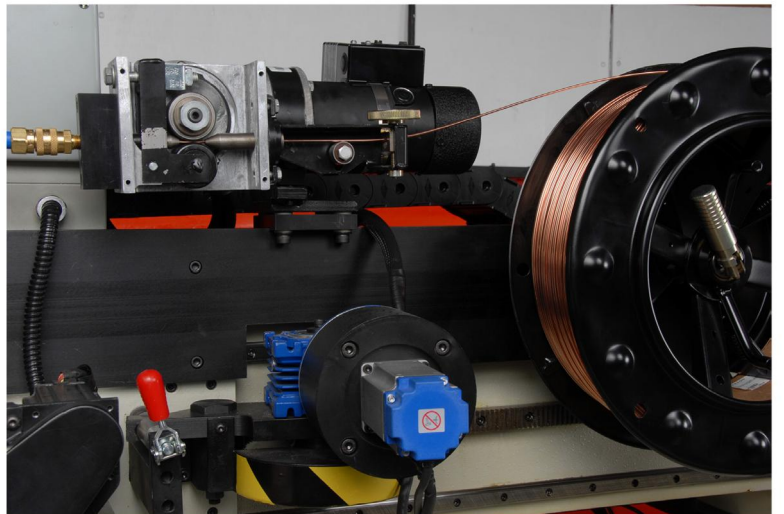

20 Foot Longitudinal Seam Welder

Weld Process Sub-Arc/Weld-Vision System

Applications:
1/4" - 1/2" Plate Welding

WELDLOGIC
FORMING & WELDING SOLUTIONS

WELDING SOLUTIONS FOR ADVANCED MANUFACTURING

Weldlogic USA Engineering & Mfg.
2651 Lavery Court, Newbury Park
CA 91320, USA
Tel. (805) 498-4004 | Fax. (805) 498-1761