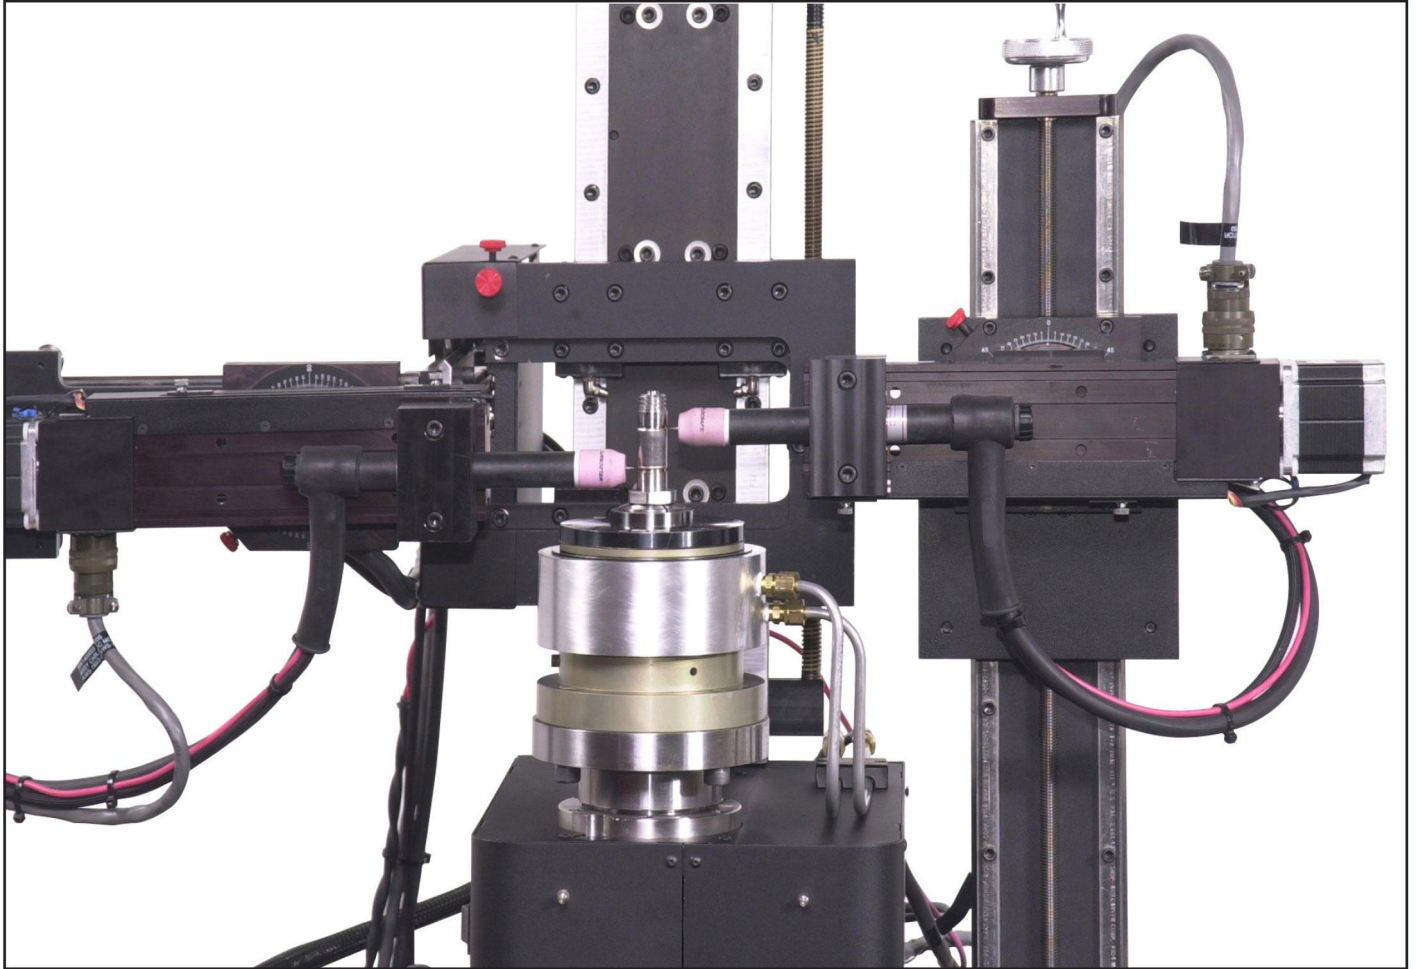

PWL Options - 2 Torch Vertical

Weldlogic USA Engineering & Mfg.

2651 Lavery Court, Newbury Park
CA 91320, USA
Tel. (805) 498-4004 | Fax. (805) 498-1761

Weldlogic Europe

Blackstone Road, Huntingdon
Cambridgeshire, PE29 6EF, UK
Tel. 01480 437478 | Fax. 01480 437479