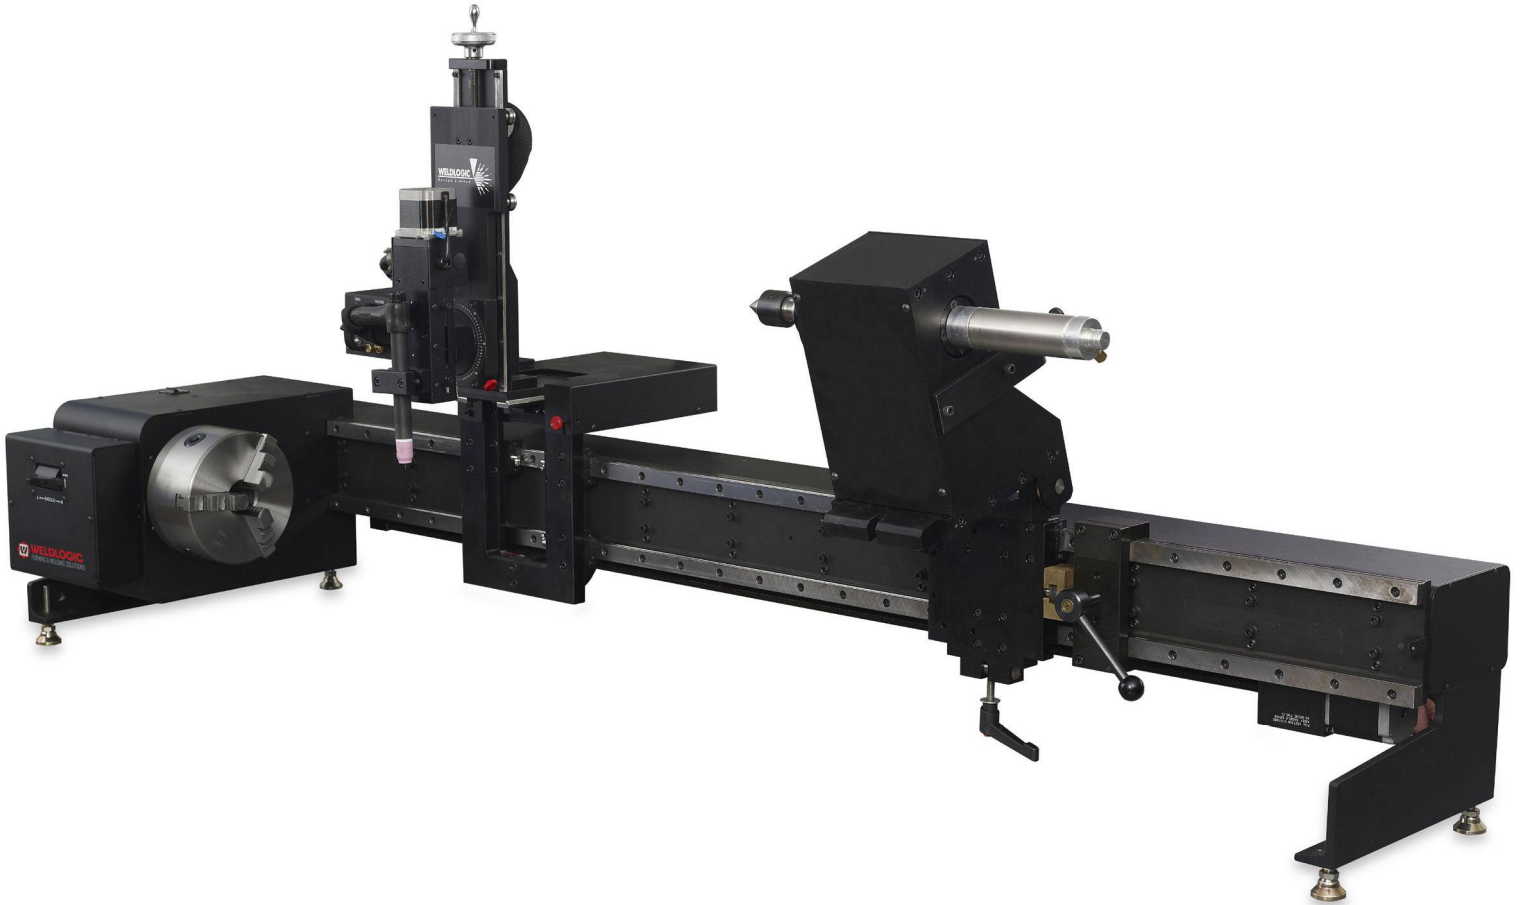

## PWL Options - Flip-up Tail Stock Option

**Weldlogic USA Engineering & Mfg.**

2651 Lavery Court, Newbury Park  
CA 91320, USA  
Tel. (805) 498-4004 | Fax. (805) 498-1761

**Weldlogic Europe**

Blackstone Road, Huntingdon  
Cambridgeshire, PE29 6EF, UK  
Tel. 01480 437478 | Fax. 01480 437479