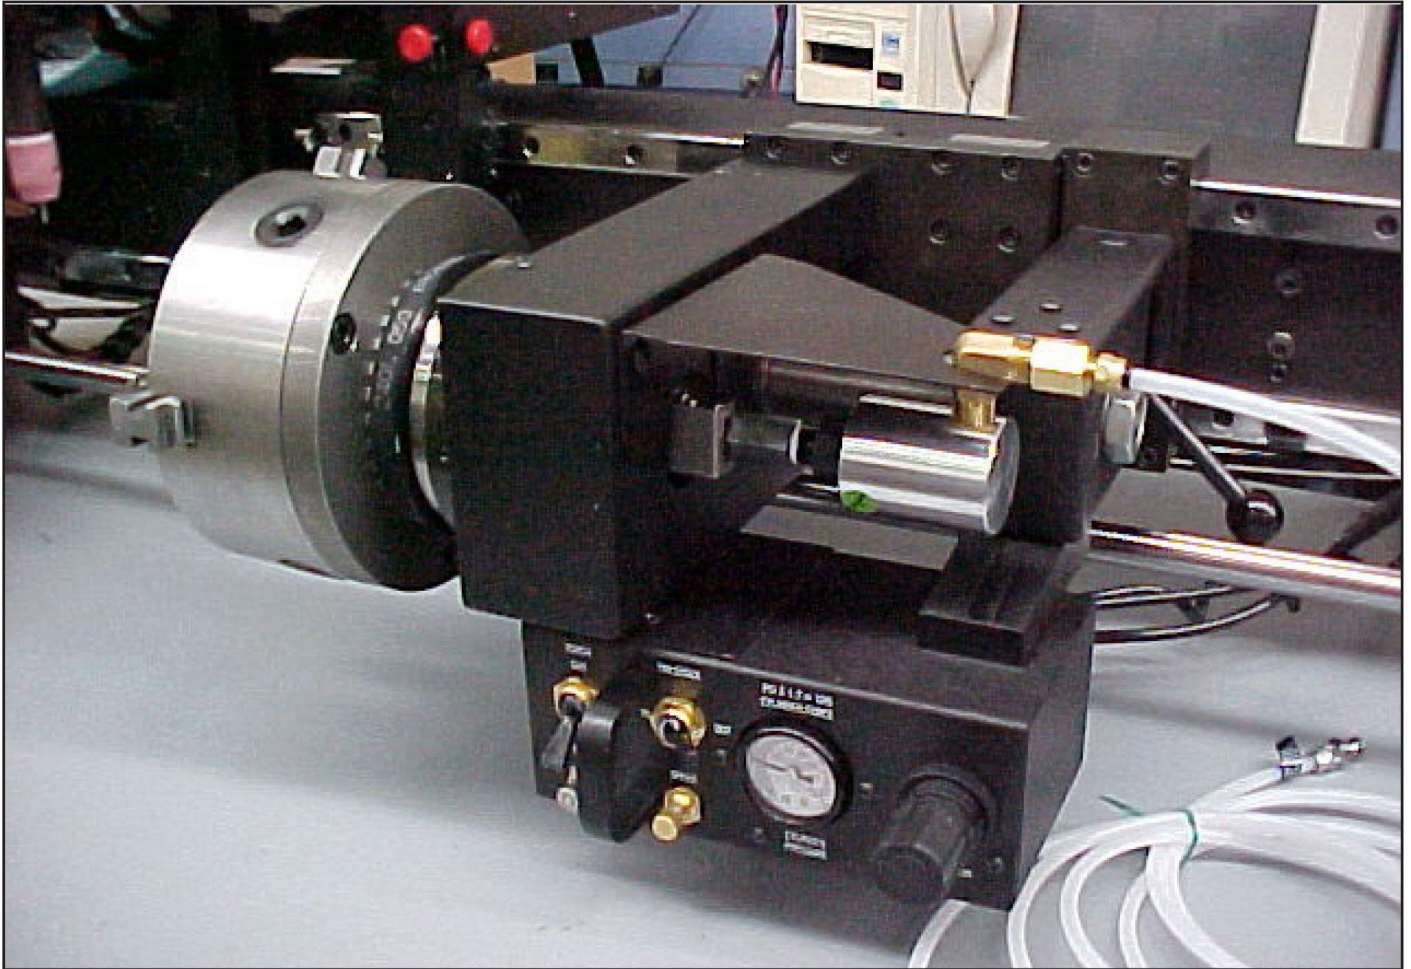

## PWL Options - TSP-W TS Spindle

**Weldlogic USA Engineering & Mfg.**

2651 Lavery Court, Newbury Park  
CA 91320, USA  
Tel. (805) 498-4004 | Fax. (805) 498-1761

**Weldlogic Europe**

Blackstone Road, Huntingdon  
Cambridgeshire, PE29 6EF, UK  
Tel. 01480 437478 | Fax. 01480 437479