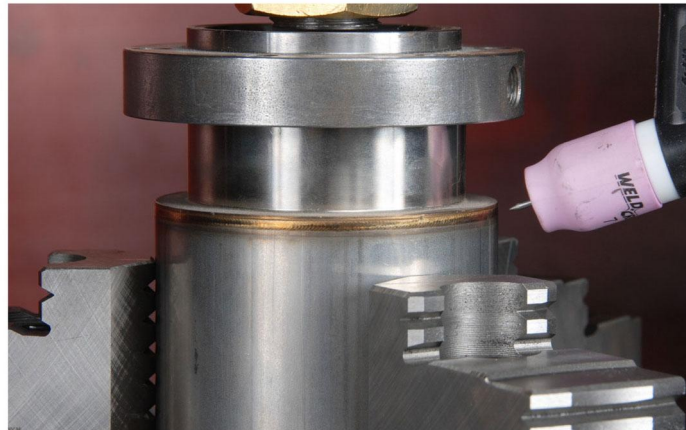

## Table top Vertical Lathe Welding System

**Weldlogic USA Engineering & Mfg.**  
2651 Lavery Court, Newbury Park  
CA 91320, USA  
Tel. (805) 498-4004 | Fax. (805) 498-1761

**Weldlogic Europe**  
Blackstone Road, Huntingdon  
Cambridgeshire, PE29 6EF, UK  
Tel. 01480 437478 | Fax. 01480 437479