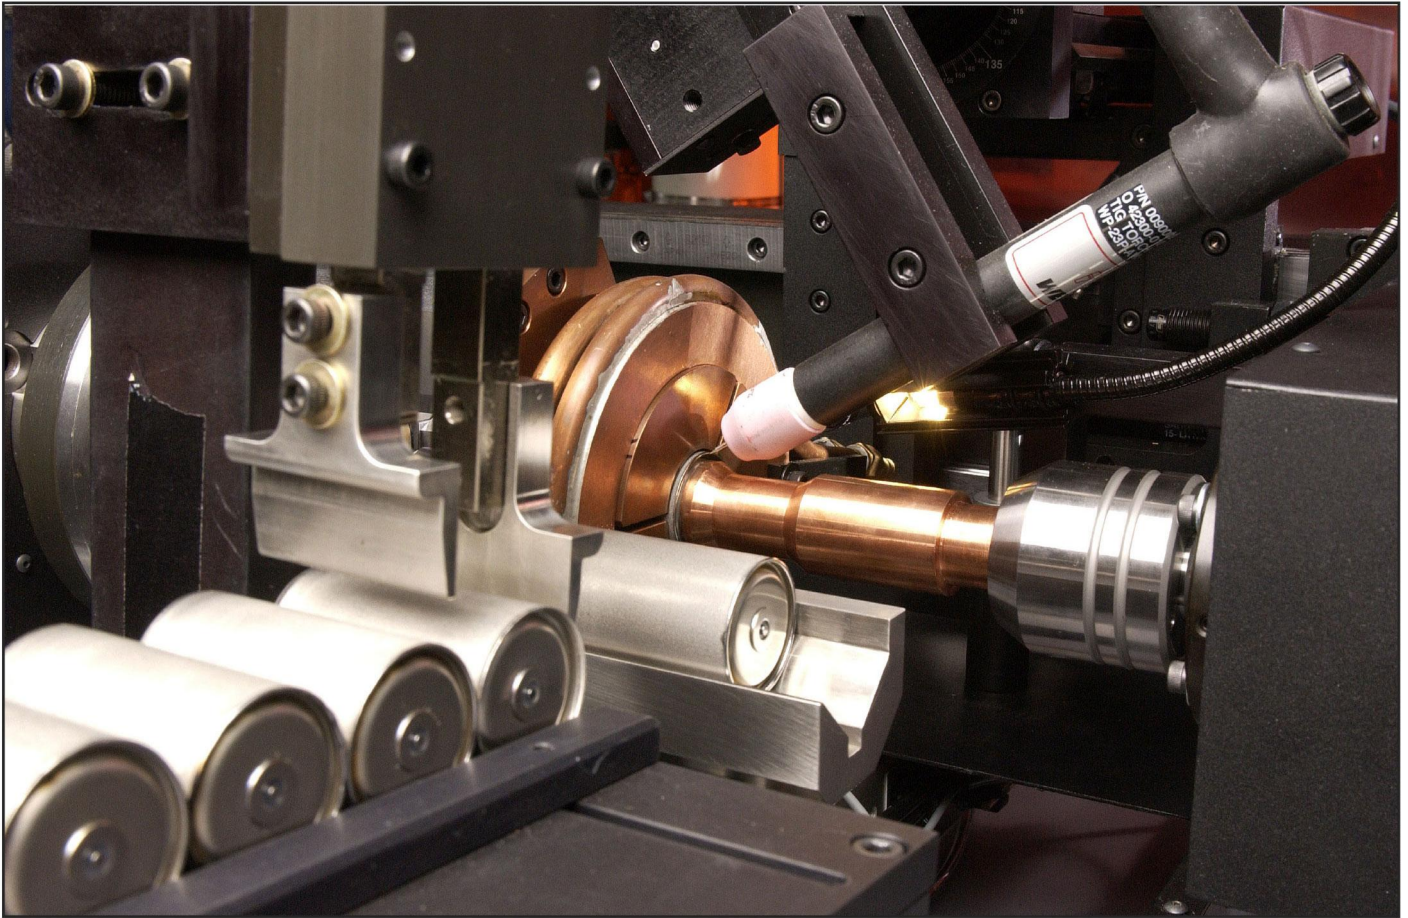

## PWL Options - WC Tooling

**Weldlogic USA Engineering & Mfg.**

2651 Lavery Court, Newbury Park  
CA 91320, USA  
Tel. (805) 498-4004 | Fax. (805) 498-1761

**Weldlogic Europe**

Blackstone Road, Huntingdon  
Cambridgeshire, PE29 6EF, UK  
Tel. 01480 437478 | Fax. 01480 437479